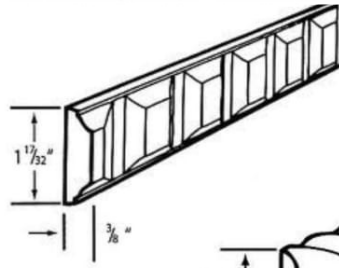

### Wall Filler Box

WFC1536  
WFC1542

WIDTH 3"  
DEEP 15"

HEIGHT  
36,42

Mocah, Saddle Brown  
and Glazed Maple only