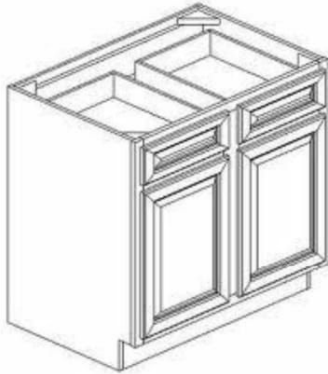

**1 Door /  
1 Drawer**

- B09
- B12
- B15
- B18
- B21

**2 Door /  
1 Drawer**

- B24
- B27
- B30

**2 Door /  
2 Drawers**

- B33
- B36

**Sink Base**

- SB30

**Sink Base**

- SB33
- SB36

**3 Drawer Base**

- DB12
- DB15
- DB18
- DB21
- DB24
- DB27
- DB30

**Diagonal Corner  
Sink Base**

- NCSB36

**Lazy Susan  
2 Independent  
Shelves**

- LS36
- LS33

**Base Wine Rack**  
 BWR6

**Base Spice Rack**  
 BSR09

**Base Trash**  
 BWBK18  
 2 Bins

**Blind Corner**  
 BBC36L or R  
 PULL FROM WALL 6" - 9"  
 Total space needed:  
 42" - 45"

**Base End Shelf**  
 BES09 L or R  
 BES09L shown