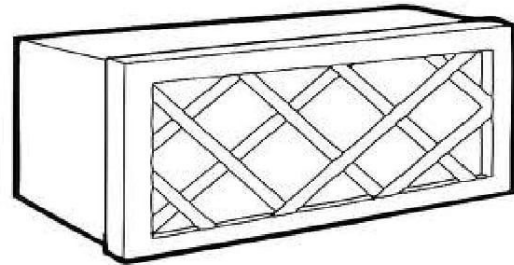

**Base Wine Rack**  
 BWR6

**Base Spice Rack**  
 BSR09

**Base Trash**  
 BWBK18  
 2 Bins

**Blind Corner**  
 BBC36L or R  
 PULL FROM WALL 6" - 9"  
 Total space needed:  
 42" - 45"

**Base End Shelf**  
 BES09 L or R  
 BES09L shown

BDD24  
 24W x 30H

**Glass Rack**

30GR  
 30W x 12D x 1 1/2"H

36GR  
 36W x 12D x 1 1/2"H  
 Call to check availability

**Wine Rack Cabinet**

30WR  
 301512

361212WR  
 Call to check availability

**Corbels**