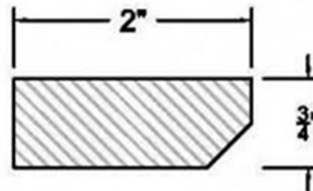

12, 15, 18, 21 x 30

12, 15, 18, 21 x 36

12, 15, 18, 21 x 42

2430-2 (2 Doors)  
 Cabinet Width(27, 30, 33, 36)

WMDC (Corner Cabinet)  
 WMDC2430, 36, 42

**Angled Crown Molding**

BCM8

Shaker Style Only:  
 Alpine White Shaker  
 Soft White Shaker  
 Espresso Shaker  
 Cherry Shaker