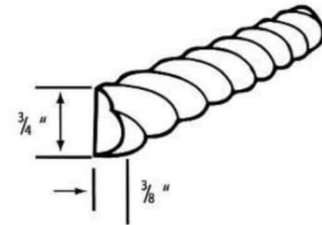

Quarter Round Molding
QR8

Toe Kick
TK8
4 3/8" x 96"

Dentil Molding

SDE8

Rope Molding

RPM8

Apply to CCM8