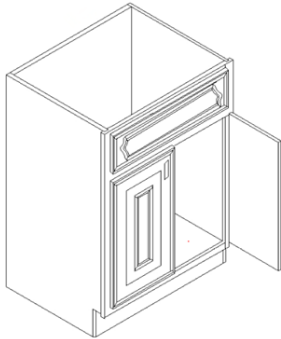

Vanity Base

VA242134
VA302124
VA362124