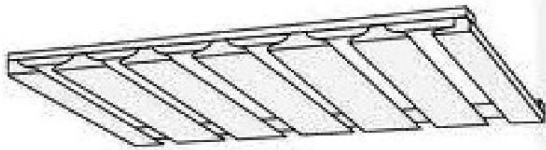

Glass Rack

30GR
30W x 12D x 1 1/2"H

36GR
36W x 12D x 1 1/2"H
Call to check availability