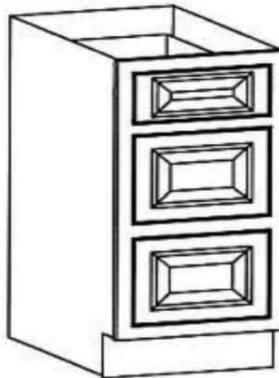

**1 Door /  
1 Drawer**

- B09
- B12
- B15
- B18
- B21

**2 Door /  
1 Drawer**

- B24
- B27
- B30

**2 Door /  
2 Drawers**

- B33
- B36

**Sink Base**

- SB30

**Sink Base**

- SB33
- SB36

**3 Drawer Base**

- DB12
- DB15
- DB18
- DB21
- DB24
- DB27
- DB30

**Diagonal Corner  
Sink Base**

- NCSB36

**Lazy Susan  
2 Independent  
Shelves**

- LS36
- LS33

**Base Wine Rack**  
 BWR6

**Base Spice Rack**  
 BSR09

**Base Trash**  
 BWBK18  
 2 Bins

**Blind Corner**  
 BBC36L or R  
 PULL FROM WALL 6" - 9"  
 Total space needed:  
 42" - 45"

**Base End Shelf**  
 BES09 L or R  
 BES09L shown