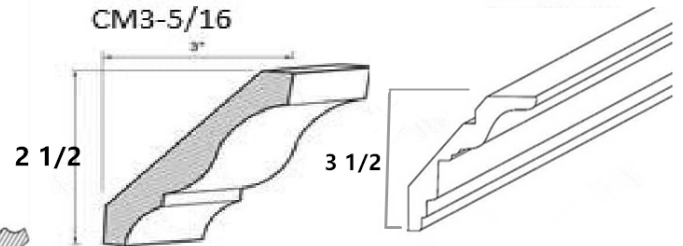

CM3-5/16

2 1/2

3 1/2

CCM8:

Mocah, Saddle Brown
and Glazed Maple only