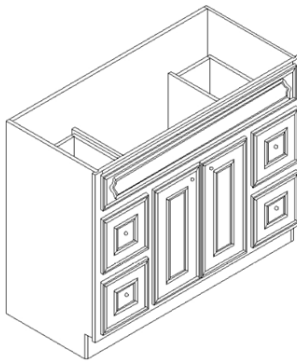

Vanity w/ 4 drawers

VA482134D
VA602134D

Mocha, Saddle Brown
and Glazed Maple only