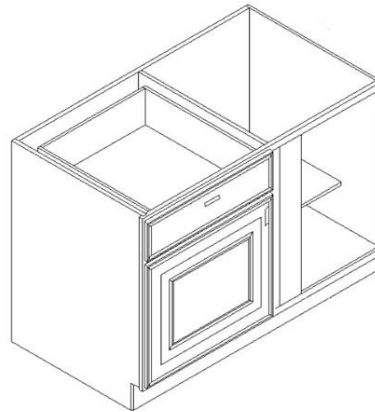

**1 Door /  
1 Drawer**

- B09
- B12
- B15
- B18
- B21

**2 Door /  
1 Drawer**

- B24
- B27
- B30

**2 Door /  
2 Drawers**

- B33
- B36

**Sink Base**

- SB30

**Sink Base**

- SB33
- SB36

**3 Drawer Base**

- DB12
- DB15
- DB18
- DB21
- DB24
- DB27
- DB30

**Diagonal Corner  
Sink Base**

- NCSB36

**Lazy Susan  
2 Independent  
Shelves**

- LS36
- LS33

**Base Wine Rack**  
 BWR6

**Base Spice Rack**  
 BSR09

**Base Trash**  
 BWBK18  
 2 Bins

**Blind Corner**  
 BBC36L or R  
 PULL FROM WALL 6" - 9"  
 Total space needed:  
 42" - 45"

**Base End Shelf**  
 BES09 L or R  
 BES09L shown