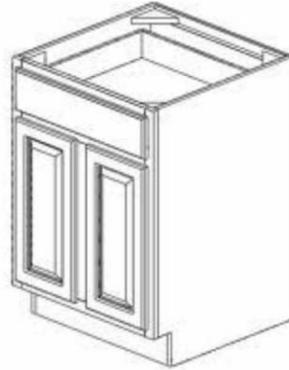

**1 Door /  
1 Drawer**

- B09
- B12
- B15
- B18
- B21

**2 Door /  
1 Drawer**

- B24
- B27
- B30

**2 Door /  
2 Drawers**

- B33
- B36

**Sink Base**

- SB30

**Sink Base**

- SB33
- SB36

**3 Drawer Base**

- DB12
- DB15
- DB18
- DB21
- DB24
- DB27
- DB30

**Diagonal Corner  
Sink Base**

- NCSB36

**Lazy Susan  
2 Independent  
Shelves**

- LS36
- LS33

**Base Wine Rack**  
 BWR6

**Base Spice Rack**  
 BSR09

**Base Trash**  
 BWBK18  
 2 Bins

**Blind Corner**  
 BBC36L or R  
 PULL FROM WALL 6" - 9"  
 Total space needed:  
 42" - 45"

**Base End Shelf**  
 BES09 L or R  
 BES09L shown