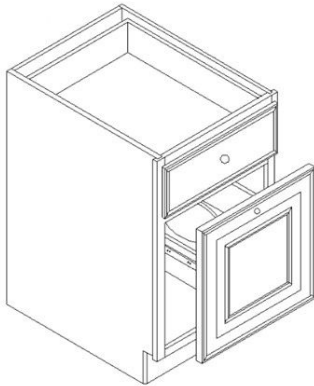

**1 Door /  
1 Drawer**

- B09
- B12
- B15
- B18
- B21

**2 Door /  
1 Drawer**

- B24
- B27
- B30

**2 Door /  
2 Drawers**

- B33
- B36

**Sink Base**

- SB30

**Sink Base**

- SB33
- SB36

**3 Drawer Base**

- DB12
- DB15
- DB18
- DB21
- DB24
- DB27
- DB30

**Diagonal Corner  
Sink Base**

- NCSB36

**Lazy Susan  
2 Independent  
Shelves**

- LS36
- LS33

**Base Wine Rack**  
 BWR6

**Base Spice Rack**  
 BSR09

**Base Trash**  
 BWBK18  
 2 Bins

**Blind Corner**  
 BBC36L or R  
 PULL FROM WALL 6" - 9"  
 Total space needed:  
 42" - 45"

**Base End Shelf**  
 BES09 L or R  
 BES09L shown