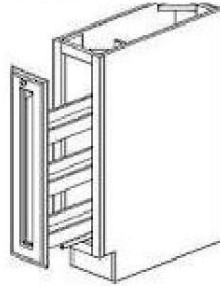

**1 Door /  
1 Drawer**

- B09
- B12
- B15
- B18
- B21

**2 Door /  
1 Drawer**

- B24
- B27
- B30

**2 Door /  
2 Drawers**

- B33
- B36

**Sink Base**

- SB30

**Sink Base**

- SB33
- SB36

**3 Drawer Base**

- DB12
- DB15
- DB18
- DB21
- DB24
- DB27
- DB30

**Diagonal Corner  
Sink Base**

- NCSB36

**Lazy Susan  
2 Independent  
Shelves**

- LS36
- LS33

**Base Wine Rack**  
 BWR6

**Base Spice Rack**  
 BSR09

**Base Trash**  
 BWBK18  
 2 Bins

**Blind Corner**  
 BBC36L or R  
 PULL FROM WALL 6" - 9"  
 Total space needed:  
 42" - 45"

**Base End Shelf**  
 BES09 L or R  
 BES09L shown

BDD24  
 24W x 30H

**Glass Rack**

30GR  
 30W x 12D x 1 1/2"H

36GR  
 36W x 12D x 1 1/2"H  
 Call to check availability

**Wine Rack Cabinet**

30WR  
 301512

361212WR  
 Call to check availability

**Corbels**