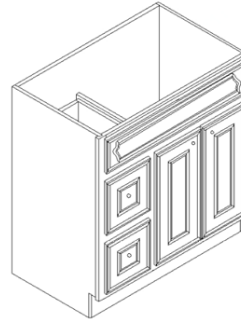

Vanity w/ 2 drawers

VA302134DL/DR
VA362134DL/DR
VA422134DL/DR

Call to check availability