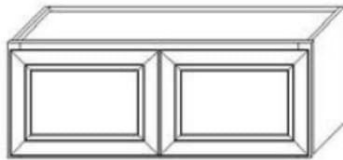

Wall Cabinet

W0930   W0936
W1230   W1236
W1530   W1536
W1830   W1836
W2130   W2136

2 Adjustable Shelves

Wall Cabinet

W0942
W1242
W1542
W1842
W2142

3 Adjustable Shelves

Wall Cabinet

W2415
W3012   W3312
W3015   W3315
W3018   W3318
W3024   W3324

W3612
W3615
W3618
W3624

24" Deep Cabinet

W301224   W331224
W301524   W331524
W301824   W331824
W302424   W332424

W361224
W361524
W361824

· 21" height available for Alpine White Shaker

· 21" height available for Alpine White Shaker

**Wall Cabinet
2 Doors**

W2430   W2436
W2730   W2736
W3030   W3036
W3330   W3336
W3630   W3636
W3930   W3942
W4230   W4236

2 Adjustable Shelves

**Wall Cabinet
2 Doors**

W2442
W2742
W3042
W3342
W3642
W3942
W4242

3 Adjustable Shelves

**Wall Blind Corner
Cabinet**

WBC2730
WBC2736
WBC2742

2 Adjustable Shelves
L or R

WBC2730L SHOWN

Wall Diagonal Cabinet

WDC2430
WDC2436
2 Adjustable Shelves

WDC2442
3 Adjustable Shelves

**Alpine White Shaker
Wall Cabinet height: 30", 39"**