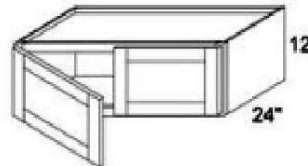

Wall Cabinet

W2415
W3012   W3312
W3015   W3315
W3018   W3318
W3024   W3324

W3612
W3615
W3618
W3624