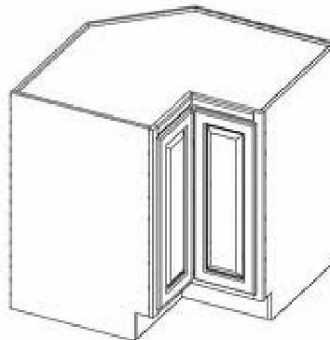

**1 Door /  
1 Drawer**

- B09
- B12
- B15
- B18
- B21

**2 Door /  
1 Drawer**

- B24
- B27
- B30

**2 Door /  
2 Drawers**

- B33
- B36

**Sink Base**

- SB30

**Sink Base**

- SB33
- SB36

**3 Drawer Base**

- DB12
- DB15
- DB18
- DB21
- DB24
- DB27
- DB30

**Diagonal Corner  
Sink Base**

- NCSB36

**Lazy Susan  
2 Independent  
Shelves**

- LS36
- LS33

**Base Wine Rack**  
 BWR6

**Base Spice Rack**  
 BSR09

**Base Trash**  
 BWBK18  
 2 Bins

**Blind Corner**  
 BBC36L or R  
 PULL FROM WALL 6" - 9"  
 Total space needed:  
 42" - 45"

**Base End Shelf**  
 BES09 L or R  
 BES09L shown