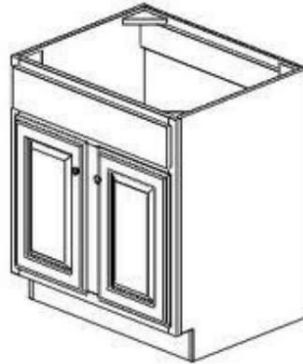

**1 Door /  
1 Drawer**

- B09
- B12
- B15
- B18
- B21

**2 Door /  
1 Drawer**

- B24
- B27
- B30

**2 Door /  
2 Drawers**

- B33
- B36

**Sink Base**

- SB30

**Sink Base**

- SB33
- SB36

**3 Drawer Base**

- DB12
- DB15
- DB18
- DB21
- DB24
- DB27
- DB30

**Diagonal Corner  
Sink Base**

- NCSB36

**Lazy Susan  
2 Independent  
Shelves**

- LS36
- LS33

**Base Wine Rack**  
 BWR6

**Base Spice Rack**  
 BSR09

**Base Trash**  
 BWBK18  
 2 Bins

**Blind Corner**  
 BBC36L or R  
 PULL FROM WALL 6" - 9"  
 Total space needed:  
 42" - 45"

**Base End Shelf**  
 BES09 L or R  
 BES09L shown