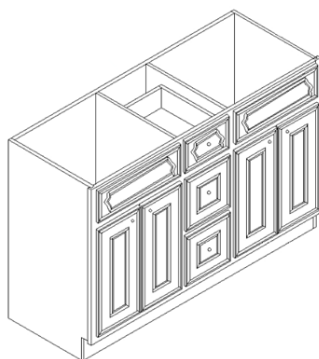

Vanity w/ 3 drawers

VA602134DD

24" Sink Base, 12" drawers