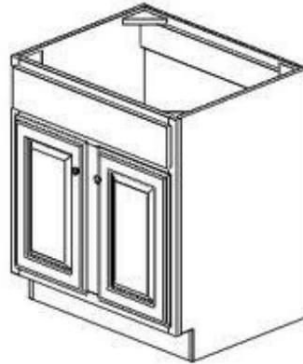

**1 Door /
1 Drawer**

- B09
- B12
- B15
- B18
- B21

**2 Door /
1 Drawer**

- B24
- B27
- B30

**2 Door /
2 Drawers**

- B33
- B36

Sink Base

- SB30

Sink Base

- SB33
- SB36

3 Drawer Base

- DB12
- DB15
- DB18
- DB21
- DB24
- DB27
- DB30

**Diagonal Corner
Sink Base**

- NCSB36

**Lazy Susan
2 Independent
Shelves**

- LS36
- LS33

Base Wine Rack
 BWR6

Base Spice Rack
 BSR09

Base Trash
 BWBK18
 2 Bins

Blind Corner
 BBC36L or R
 PULL FROM WALL 6" - 9"
 Total space needed:
 42" - 45"

Base End Shelf
 BES09 L or R
 BES09L shown

Dishwasher Panel
 DWR
 3" FRONT