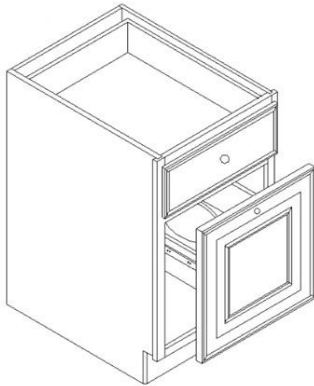

**1 Door /
1 Drawer**

- B09
- B12
- B15
- B18
- B21

**2 Door /
1 Drawer**

- B24
- B27
- B30

**2 Door /
2 Drawers**

- B33
- B36

Sink Base

- SB30

Sink Base

- SB33
- SB36

3 Drawer Base

- DB12
- DB15
- DB18
- DB21
- DB24
- DB27
- DB30

**Diagonal Corner
Sink Base**

- NCSB36

**Lazy Susan
2 Independent
Shelves**

- LS36
- LS33

Base Wine Rack
 BWR6

Base Spice Rack
 BSR09

Base Trash
 BWBK18
 2 Bins

Blind Corner
 BBC36L or R
 PULL FROM WALL 6" - 9"
 Total space needed:
 42" - 45"

Base End Shelf
 BES09 L or R
 BES09L shown

Dishwasher Panel
 DWR
 3" FRONT