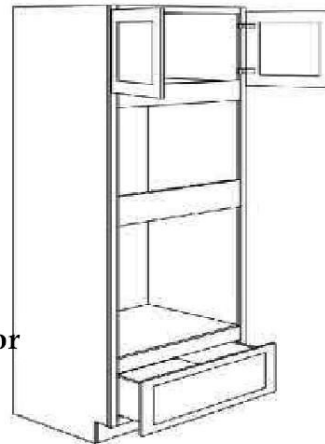

Wall Microwave Cabinet

WM273012
WM273612
WM274212

Wall Pantry Cabinet

WP1884 WP2484
WP1890 WP2490
WP1896 WP2496

WP3084
WP3090
WP3096

18" Pantry has single door

Tall Oven Cabinet

OC3384U
OC3390U
OC3396U

OC3084U
OC3090U
OC3096U

Plate Rack

PR3015
PR3615

Call to check availability

Alpine White Shaker

Wall Cabinet Height: 30", 39"

Pantry Width: 18", 24", Height: 84", 93"

Oven Cabinet Width: 33", Height: 84", 93"