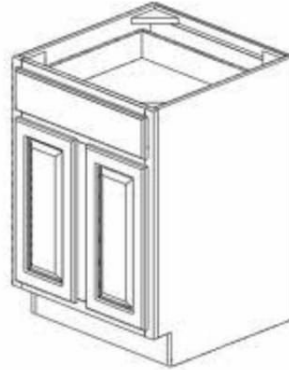

**1 Door /
1 Drawer**

- B09
- B12
- B15
- B18
- B21

**2 Door /
1 Drawer**

- B24
- B27
- B30

**2 Door /
2 Drawers**

- B33
- B36

Sink Base

- SB30

Sink Base

- SB33
- SB36

3 Drawer Base

- DB12
- DB15
- DB18
- DB21
- DB24
- DB27
- DB30

**Diagonal Corner
Sink Base**

- NCSB36

**Lazy Susan
2 Independent
Shelves**

- LS36
- LS33

Base Wine Rack
 BWR6

Base Spice Rack
 BSR09

Base Trash
 BWBK18
 2 Bins

Blind Corner
 BBC36L or R
 PULL FROM WALL 6" - 9"
 Total space needed:
 42" - 45"

Base End Shelf
 BES09 L or R
 BES09L shown

Dishwasher Panel
 DWR
 3" FRONT