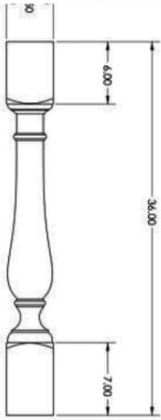

SUPPORT PILLAR

SP3*36

36"H

Glazed Maple, Mocha,
Saddle Brown ONLY