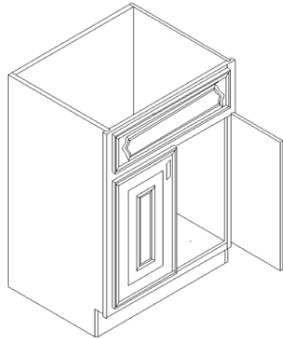

Vanity Base

VA242134
VA302124
VA362124