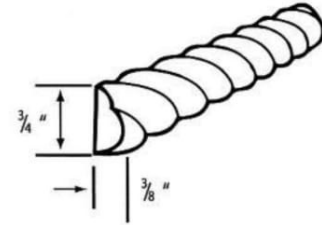

Rope Molding

RPM8

Apply to CCM8