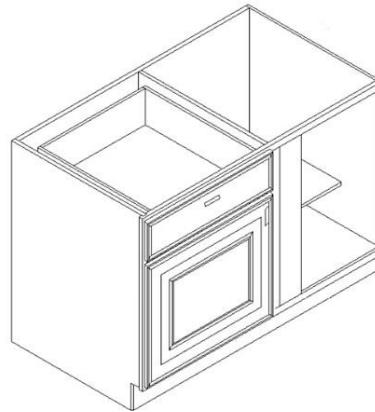

**1 Door /
1 Drawer**

- B09
- B12
- B15
- B18
- B21

**2 Door /
1 Drawer**

- B24
- B27
- B30

**2 Door /
2 Drawers**

- B33
- B36

Sink Base

- SB30

Sink Base

- SB33
- SB36

3 Drawer Base

- DB12
- DB15
- DB18
- DB21
- DB24
- DB27
- DB30

**Diagonal Corner
Sink Base**

- NCSB36

**Lazy Susan
2 Independent
Shelves**

- LS36
- LS33

Base Wine Rack
 BWR6

Base Spice Rack
 BSR09

Base Trash
 BWBK18
 2 Bins

Blind Corner
 BBC36L or R
 PULL FROM WALL 6" - 9"
 Total space needed:
 42" - 45"

Base End Shelf
 BES09 L or R
 BES09L shown

Dishwasher Panel
 DWR
 3" FRONT