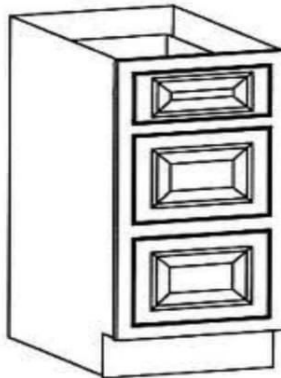

**1 Door /
1 Drawer**

- B09
- B12
- B15
- B18
- B21

**2 Door /
1 Drawer**

- B24
- B27
- B30

**2 Door /
2 Drawers**

- B33
- B36

Sink Base

- SB30

Sink Base

- SB33
- SB36

3 Drawer Base

- DB12
- DB15
- DB18
- DB21
- DB24
- DB27
- DB30

**Diagonal Corner
Sink Base**

- NCSB36

**Lazy Susan
2 Independent
Shelves**

- LS36
- LS33

Base Wine Rack
 BWR6

Base Spice Rack
 BSR09

Base Trash
 BWBK18
 2 Bins

Blind Corner
 BBC36L or R
 PULL FROM WALL 6" - 9"
 Total space needed:
 42" - 45"

Base End Shelf
 BES09 L or R
 BES09L shown

Dishwasher Panel
 DWR
 3" FRONT