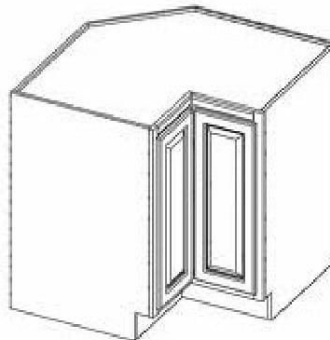

**1 Door /
1 Drawer**

- B09
- B12
- B15
- B18
- B21

**2 Door /
1 Drawer**

- B24
- B27
- B30

**2 Door /
2 Drawers**

- B33
- B36

Sink Base

- SB30

Sink Base

- SB33
- SB36

3 Drawer Base

- DB12
- DB15
- DB18
- DB21
- DB24
- DB27
- DB30

**Diagonal Corner
Sink Base**

- NCSB36

**Lazy Susan
2 Independent
Shelves**

- LS36
- LS33

Base Wine Rack
 BWR6

Base Spice Rack
 BSR09

Base Trash
 BWBK18
 2 Bins

Blind Corner
 BBC36L or R
 PULL FROM WALL 6" - 9"
 Total space needed:
 42" - 45"

Base End Shelf
 BES09 L or R
 BES09L shown

Dishwasher Panel
 DWR
 3" FRONT