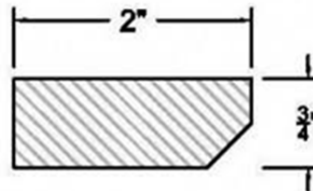

12, 15, 18, 21 x 36

12, 15, 18, 21 x 42

2430-2 (2 Doors)
 Cabinet Width(27, 30, 33, 36)

WMDC (Corner Cabinet)
 WMDC2430, 36, 42

Angled Crown Molding

BCM8

Shaker Style Only:
 Alpine White Shaker
 Soft White Shaker
 Espresso Shaker
 Cherry Shaker