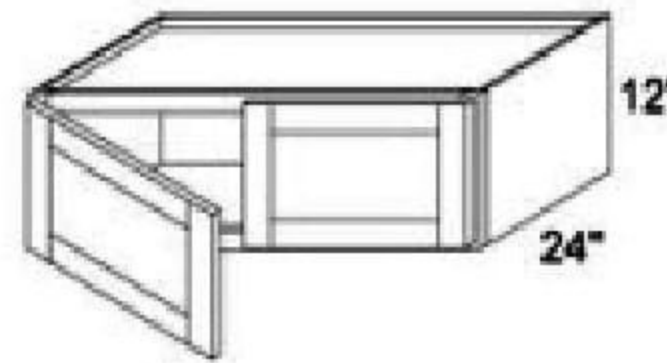

Acanthus Corbel (AC)

Base Panel

BP4896 1/8"
 48" x 96" x 1/8"

BP4896 3/4"
 48" x 96" x 3/4"

Refrigerator End Panel

RRP96
 Total Width: 3"
 Total Depth: 24"

Wall Cabinet

W0930	W0936
W1230	W1236
W1530	W1536
W1830	W1836
W2130	W2136

2 Adjustable Shelves

Wall Cabinet

W0942
 W1242
 W1542
 W1842
 W2142

3 Adjustable Shelves

Wall Cabinet

	W2415	
W3012		W3312
W3015		W3315
W3018		W3318
W3024		W3324

W3612
 W3615
 W3618
 W3624

· 21" height available for Alpine White Shaker