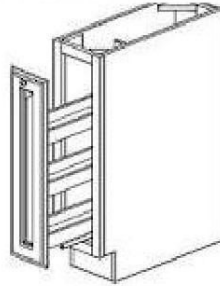

**1 Door /
1 Drawer**

- B09
- B12
- B15
- B18
- B21

**2 Door /
1 Drawer**

- B24
- B27
- B30

**2 Door /
2 Drawers**

- B33
- B36

Sink Base

- SB30

Sink Base

- SB33
- SB36

3 Drawer Base

- DB12
- DB15
- DB18
- DB21
- DB24
- DB27
- DB30

**Diagonal Corner
Sink Base**

- NCSB36

**Lazy Susan
2 Independent
Shelves**

- LS36
- LS33

Base Wine Rack
 BWR6

Base Spice Rack
 BSR09

Base Trash
 BWBK18
 2 Bins

Blind Corner
 BBC36L or R
 PULL FROM WALL 6" - 9"
 Total space needed:
 42" - 45"

Base End Shelf
 BES09 L or R
 BES09L shown

Dishwasher Panel
 DWR
 3" FRONT