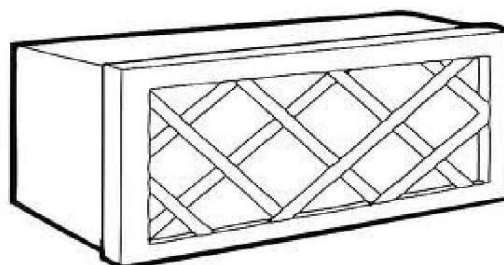

Base Wine Rack
 BWR6

Base Spice Rack
 BSR09

Base Trash
 BWBK18
 2 Bins

Blind Corner
 BBC36L or R
 PULL FROM WALL 6" - 9"
 Total space needed:
 42" - 45"

Base End Shelf
 BES09 L or R
 BES09L shown

Dishwasher Panel
 DWR
 3" FRONT

Base End Cabinet
 BEC24

Available cabinet styles:
 Saddle Brown, Mocha

BASE END ANGLE
 BEA12L/R
 LEFT SHOWN

Base Filler

BF336
 BF636

Base False Door

BDD24
 24W x 30H

Glass Rack

30GR
 30W x 12D x 1 1/2"H

36GR
 36W x 12D x 1 1/2"H
 Call to check availability

Wine Rack Cabinet

30WR
 301512

361212WR
 Call to check availability

Corbels

SBS 8 1/2 x 8 1/2
 Call to check availability

SBS 14 x 9
 Call to check availability