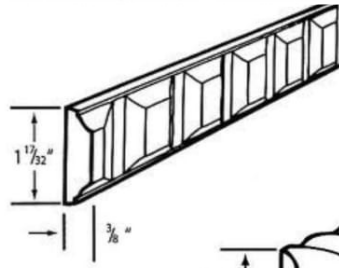

Email: info@skcabinetry.com

Wall Filler Box

WFC1536
WFC1542

WIDTH 3"
DEEP 15"

HEIGHT
36,42

Mocah, Saddle Brown
and Glazed Maple only

Dentil Molding

SDE8