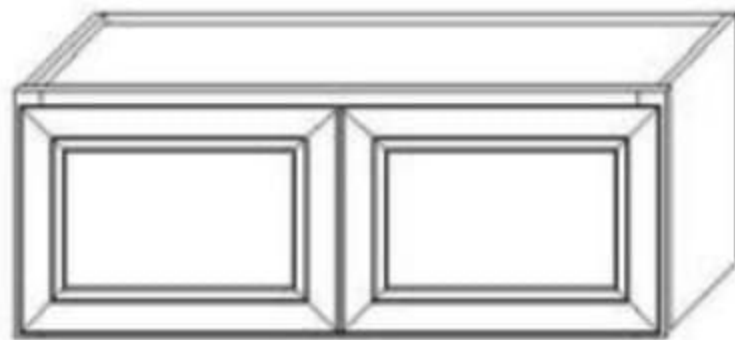

Wall Cabinet

	W2415	
W3012		W3312
W3015		W3315
W3018		W3318
W3024		W3324

W3612
W3615
W3618
W3624

· 21" height available for Alpine White Shaker