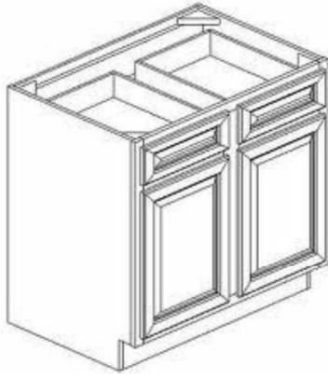

**1 Door /
1 Drawer**

- B09
- B12
- B15
- B18
- B21

**2 Door /
1 Drawer**

- B24
- B27
- B30

**2 Door /
2 Drawers**

- B33
- B36

Sink Base

- SB30

Sink Base

- SB33
- SB36

3 Drawer Base

- DB12
- DB15
- DB18
- DB21
- DB24
- DB27
- DB30

**Diagonal Corner
Sink Base**

- NCSB36

**Lazy Susan
2 Independent
Shelves**

- LS36
- LS33

Base Wine Rack
 BWR6

Base Spice Rack
 BSR09

Base Trash
 BWBK18
 2 Bins

Blind Corner
 BBC36L or R
 PULL FROM WALL 6" - 9"
 Total space needed:
 42" - 45"

Base End Shelf
 BES09 L or R
 BES09L shown

Dishwasher Panel
 DWR
 3" FRONT